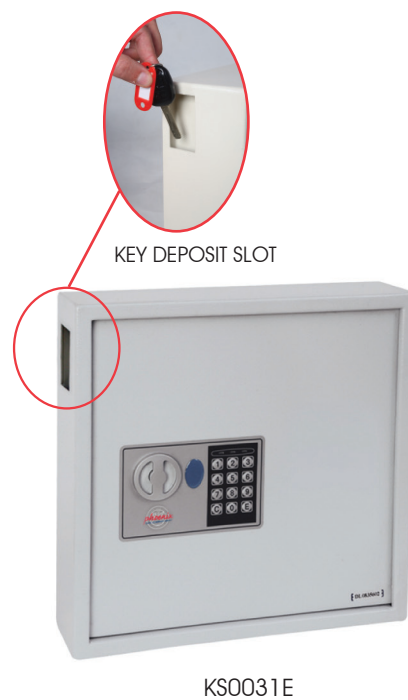

Phoenix KS0030E Series Key Safes

A range of heavy duty high security key safes with the capacity to hold between 30 and 144 keys. Ideal for the home or office.

- **Locking** - Fitted with user friendly, high quality electronic lock programmable with users own code.
- **Security** - When bolted to a wall these key boxes provide defence against burglaries aimed at stealing car keys, house keys etc.
- **Fixing** - Ready prepared for fixing to the wall with bolts supplied.
- **Special Features** - All KS0030E key safes have key deposit slots which allow keys to be deposited without the need to open the safe.
- **Key Tags** - Supplied complete with a selection of coloured key rings
- **Colour** - Finished in a high quality scratch resistant paint Ral9003 White.

● **Dimensions stated as:**

- A External height x width x depth
- B No of keys
- C Weight

● **Electronic Key Box KS0031E**

- A 280mm x 300mm x 100mm
- B 30
- C 5 kg

● **Electronic Key Box KS0032E**

- A 365mm x 300mm x 100mm
- B 48
- C 9 kg

● **Electronic Key Box KS0033E**

- A 660mm x 430mm x 130mm
- B 144
- C 19 kg

DEALER'S STAMP

Certificate No. 1059