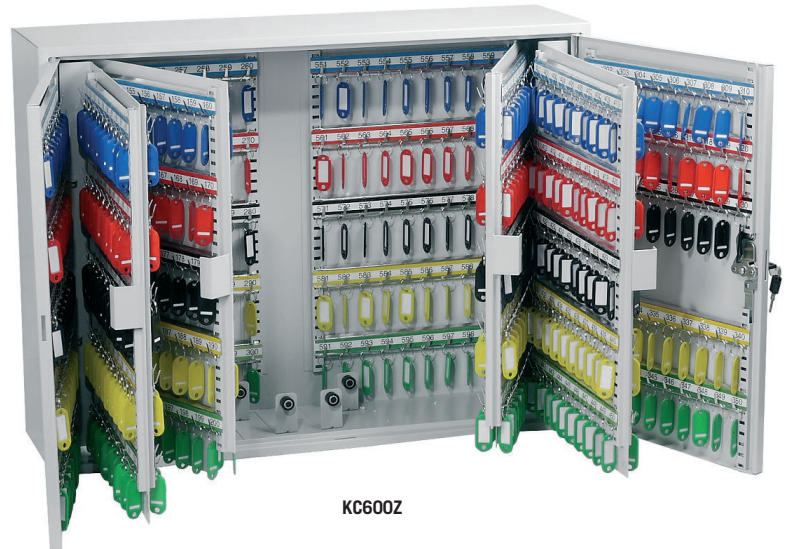

KC-SERIES KEY-LOCKING KEY CABINETS

KC64Z

KC100Z

KC200Z

KC600Z

A series of high quality key-locking Key Cabinets ranging from 42 hooks up to 600 hook units.

- **LOCKING** – Cabinets are manufactured with a high quality cylinder key lock supplied with 2 keys.
- **SPECIAL FEATURES** – Each unit comes with adjustable hook bars and number labels to suit. The 400 and 600-hook units are double door cabinets.
- **FIXING** – The cabinets have pre-drilled fixing holes for wall mounting.
- **FINISH** – Finished in a high quality durable powder coated finish.

MODEL NUMBER	EXTERNAL DIMENSIONS H x W x D	WEIGHT	HOOKS
KC42Z	350 x 270 x 80mm	4kg	42
KC64Z	450 x 300 x 80mm	6kg	64
KC100Z	550 x 380 x 80mm	7kg	100
KC200Z	550 x 380 x 140mm	11kg	200
KC300Z	550 x 380 x 205mm	14kg	300
KC400Z	550 x 730 x 140mm	20kg	400
KC600Z	550 x 730 x 205mm	28kg	600